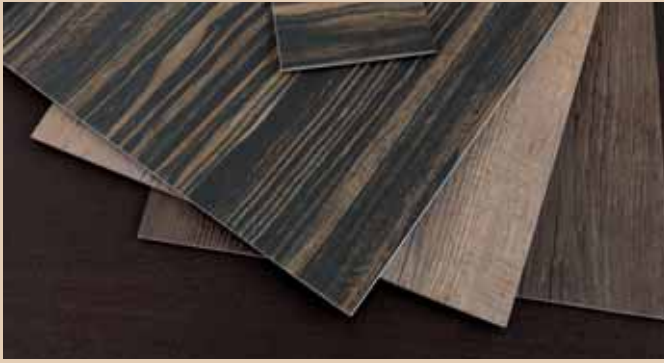

ERHÄLTICHE GRÖSSEN GRANDEURS LIVRABLES

Rechteckige Sets
Sets rectangulaires

36 x 48 cm

Gastro Sets
Sets gastronomie

30 x 41 cm

Kleine Squares
Sets carrés

33 x 36 cm

Läufer Euro
Chemins de table Euro

48 x 140 cm

Runde Sets
Sets ronds
Ø 38 cm

Ovale Sets
Sets ovale
36x49 cm

Läufer
Chemins de table

36 x 183 cm

Spezialanfertigungen: bei den Tischsets braucht es Minimummengen von 50 Stück, bei den Läufern 20 Stück. Die Lieferfrist beträgt 8 Wochen.
Toleranzen: Abweichungen von +/- 1 bis 1.5 cm liegen im Toleranzbereich. Die Sets werden wie Textilien gewoben und auf dem langen Kettbaum können Spannungen entstehen. Dadurch können nach dem Zuschneiden leichte Massabweichungen entstehen.

Fabrication spéciale à partir de 50 sets au minimum, pour les traverses 20 pièces. Délai de livraison env. 8 semaines.
Tolérances: Marginalité de +/- 1 à 1,5 cm de tolérance. Les sets sont tissés comme les textiles et sur le long ensouple des tensions sont possibles. Ceci peut provoquer de légers écarts de dimensions lors des découpes.